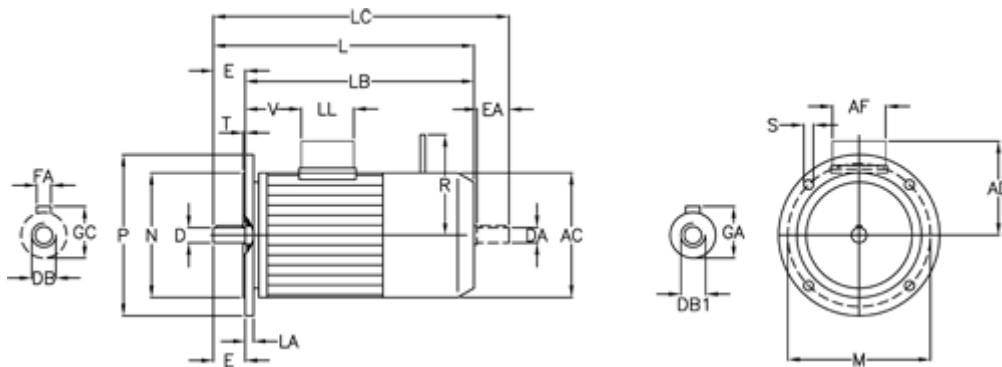

Data Sheet

Article number: 2510004004140406000

Description: Bonfiglioli brake motor BX112M-4 4.0KW FD06S
1400 rpm 3x230/400v 50HZ IP55 IE3 DC brake B5 stainless steel

Measures

A/F = 98	EA = 28	LC = 547	V = 128
AC = 219	F = 8	LL = 98	
AD = 157	FA = 8	M = 215	
D = 28	GA = 31.0	N = 180	
DA = M10	GC = 31.0	P = 250	
DB = M10	L = 484	R = 198	
DB1 = M10	LA = 15.0	S = 14.0	
E = 60	LB = 424	T = 4.0	